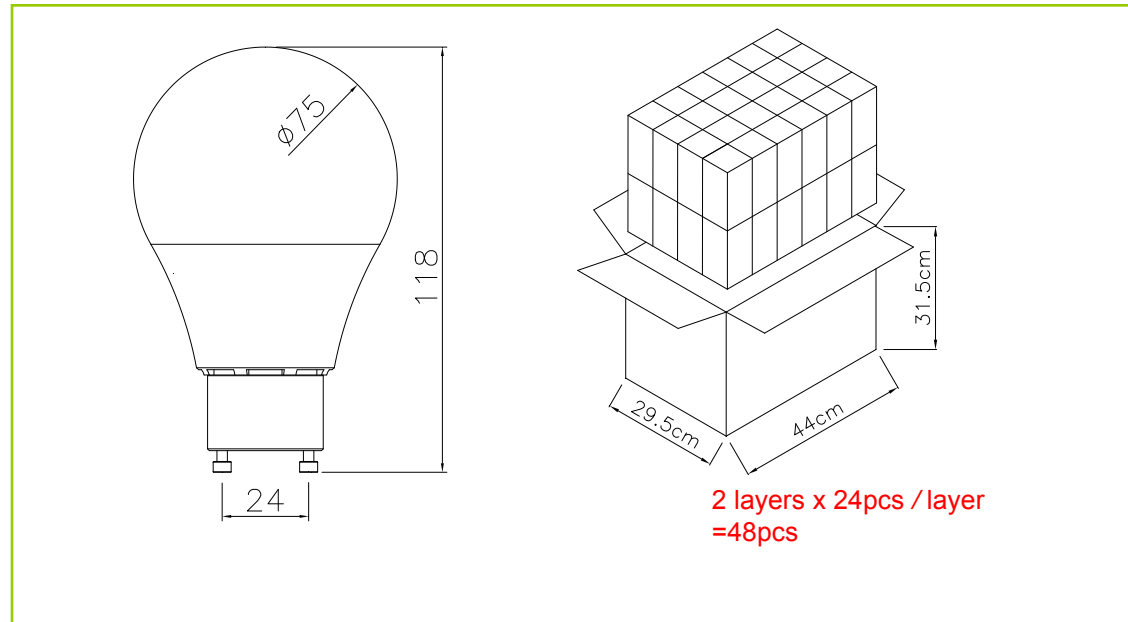

Model Number	LH-GU24-7W		
Led Source	SMD5730		
Led Quantity	14PCS		
Power	7W		
Luminous	650-750LM		
Color Temperature	Warm white 2800-3200K	Pure white 4000-4500K	Cool white 6000-6500K
CRI	80		
Input Voltage	AC 85-265V 50-60 Hz		
Dimmable	No		
Operating Temperature	-20°C ~ 45°C		
Power Factor	>0.6		
Beam angle	160°		
Lamp base	GU24		
Material	Extruded aluminum heat sink		
Life Span	35,000hours		
Warranty	3years		
Applications	Indoor lighting		
Package	White box/customized		
Product Weight(kg)	0.10		
Carton Size (cm)	44*29.5*31.5(L* W * H)		
Qty/Ctn	48PCS		
Gross Weight(kg)	6.5		

Model Number	LH-GU24-9W		
Led Source	SMD5730		
Led Quantity	18PCS		
Power	9W		
Luminous	850-950LM		
Color Temperature	Warm white 2800-3200K	Pure white 4000-4500K	Cool white 6000-6500K
CRI	80		
Input Voltage	AC 85-265V 50-60 Hz		
Dimmable	No		
Operating Temperature	-20°C ~ 45°C		
Power Factor	>0.6		
Beam angle	160°		
Lamp base	GU24		
Material	Extruded aluminum heat sink		
Life Span	35,000hours		
Warranty	3years		
Applications	Indoor lighting		
Package	White box/customized		
Product Weight(kg)	0.12		
Carton Size (cm)	44*29.5*31.5(L* W * H)		
Qty/Ctn	48PCS		
Gross Weight(kg)	7		

Model Number	LH-GU24-16W		
Led Source	SMD2835		
Led Quantity	96PCS		
Power	16W		
Luminous	1650-1750LM		
Color Temperature	Warm white 2800-3200K	Pure white 4000-4500K	Cool white 6000-6500K
CRI	80		
Input Voltage	AC 85-265V 50-60 Hz		
Dimmable	No		
Operating Temperature	-20°C ~ 45°C		
Power Factor	>0.9		
Beam angle	360°		
Lamp base	GU24		
Material	Extruded aluminum heat sink		
Life Span	35,000hours		
Warranty	3years		
Applications	Indoor lighting		
Package	White box/customized		
Product Weight(kg)	0.12		
Carton Size (cm)	31.9*22.5* 26(L * W * H)		
Qty/Ctn	50PCS		
Gross Weight(kg)	7.5		