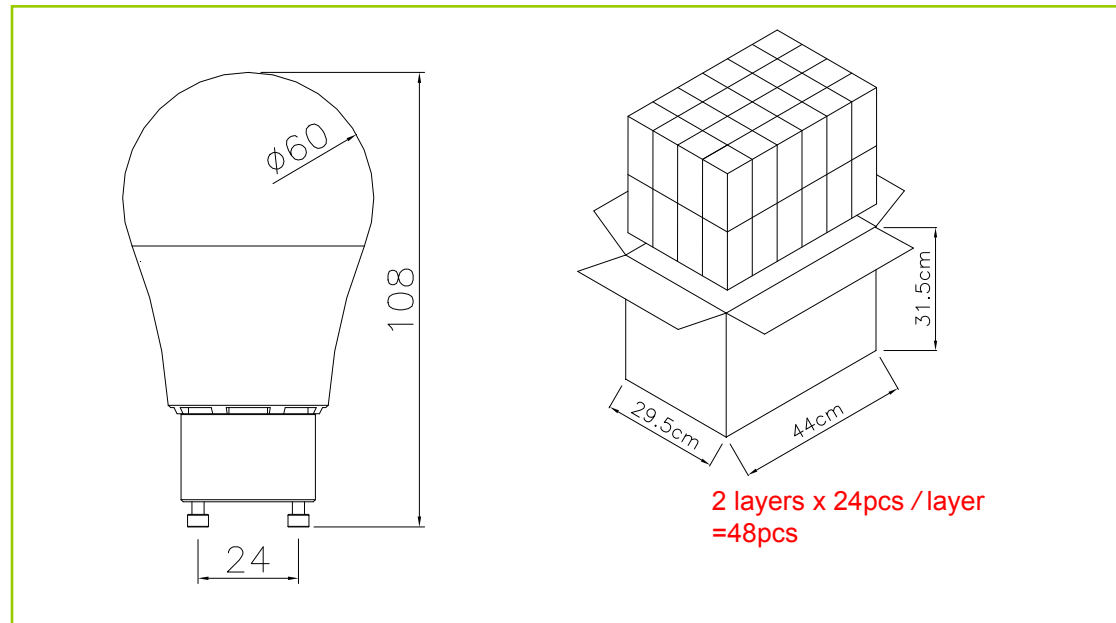

Model Number	LH-GU24-7W		
Led Source	SMD5730		
Led Quantity	14PCS		
Power	7W		
Luminous	650-750LM		
Color Temperature	Warm white 2800-3200K	Pure white 4000-4500K	Cool white 6000-6500K
CRI	80		
Input Voltage	AC 85-265V 50-60 Hz		
Dimmable	No		
Operating Temperature	-20°C ~ 45°C		
Power Factor	>0.6		
Beam angle	160°		
Lamp base	GU24		
Material	Extruded aluminum heat sink		
Life Span	35,000hours		
Warranty	3years		
Applications	Indoor lighting		
Package	White box/customized		
Product Weight(kg)	0.10		
Carton Size (cm)	44*29.5*31.5(L* W * H)		
Qty/Ctn	48PCS		
Gross Weight(kg)	6.5		

Model Number	LH-GU24-9W		
Led Source	SMD5730		
Led Quantity	18PCS		
Power	9W		
Luminous	850-950LM		
Color Temperature	Warm white 2800-3200K	Pure white 4000-4500K	Cool white 6000-6500K
CRI	80		
Input Voltage	AC 85-265V 50-60 Hz		
Dimmable	No		
Operating Temperature	-20°C ~ 45°C		
Power Factor	>0.6		
Beam angle	160°		
Lamp base	GU24		
Material	Extruded aluminum heat sink		
Life Span	35,000hours		
Warranty	3years		
Applications	Indoor lighting		
Package	White box/customized		
Product Weight(kg)	0.12		
Carton Size (cm)	44*29.5*31.5(L* W * H)		
Qty/Ctn	48PCS		
Gross Weight(kg)	7		

Model Number	LH-GU24-16W		
Led Source	SMD2835		
Led Quantity	96PCS		
Power	16W		
Luminous	1650-1750LM		
Color Temperature	Warm white 2800-3200K	Pure white 4000-4500K	Cool white 6000-6500K
CRI	80		
Input Voltage	AC 85-265V 50-60 Hz		
Dimmable	No		
Operating Temperature	-20°C ~ 45°C		
Power Factor	>0.9		
Beam angle	360°		
Lamp base	GU24		
Material	Extruded aluminum heat sink		
Life Span	35,000hours		
Warranty	3years		
Applications	Indoor lighting		
Package	White box/customized		
Product Weight(kg)	0.12		
Carton Size (cm)	31.9*22.5* 26(L * W * H)		
Qty/Ctn	50PCS		
Gross Weight(kg)	7.5		