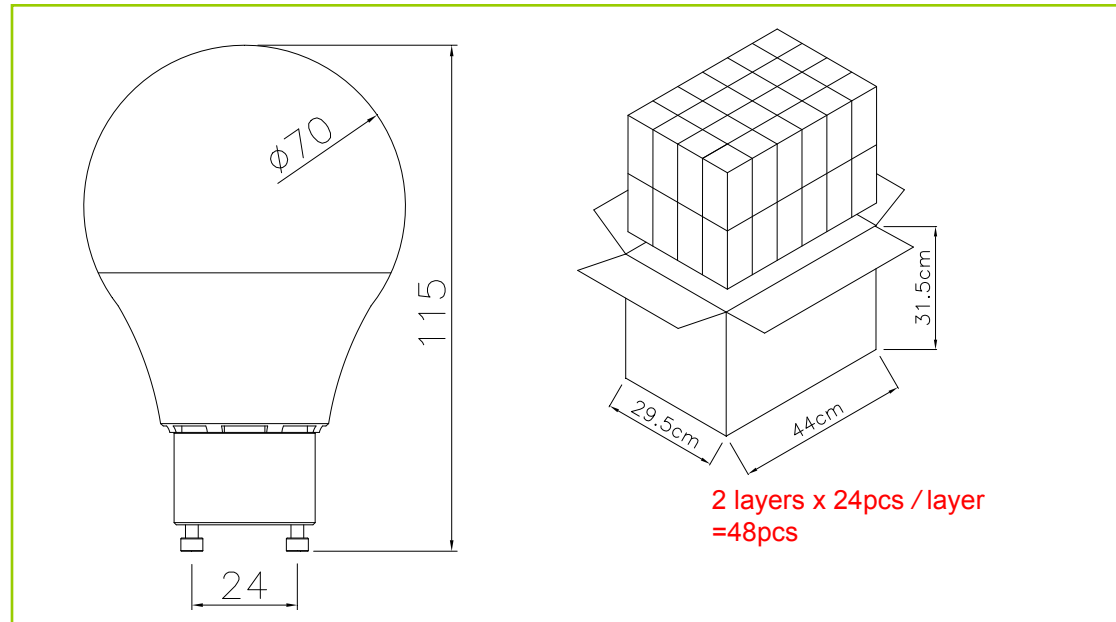

Model Number	LH-GU24-7W		
Led Source	SMD5730		
Led Quantity	14PCS		
Power	7W		
Luminous	650-750LM		
Color Temperature	Warm white 2800-3200K	Pure white 4000-4500K	Cool white 6000-6500K
CRI	80		
Input Voltage	AC 85-265V 50-60 Hz		
Dimmable	No		
Operating Temperature	-20°C ~ 45°C		
Power Factor	>0.6		
Beam angle	160°		
Lamp base	GU24		
Material	Extruded aluminum heat sink		
Life Span	35,000hours		
Warranty	3years		
Applications	Indoor lighting		
Package	White box/customized		
Product Weight(kg)	0.10		
Carton Size (cm)	44*29.5*31.5(L* W * H)		
Qty/Ctn	48PCS		
Gross Weight(kg)	6.5		

Model Number	LH-GU24-9W		
Led Source	SMD5730		
Led Quantity	18PCS		
Power	9W		
Luminous	850-950LM		
Color Temperature	Warm white 2800-3200K	Pure white 4000-4500K	Cool white 6000-6500K
CRI	80		
Input Voltage	AC 85-265V 50-60 Hz		
Dimmable	No		
Operating Temperature	-20°C ~ 45°C		
Power Factor	>0.6		
Beam angle	160°		
Lamp base	GU24		
Material	Extruded aluminum heat sink		
Life Span	35,000hours		
Warranty	3years		
Applications	Indoor lighting		
Package	White box/customized		
Product Weight(kg)	0.12		
Carton Size (cm)	44*29.5*31.5(L* W * H)		
Qty/Ctn	48PCS		
Gross Weight(kg)	7		

Model Number	LH-GU24-16W		
Led Source	SMD2835		
Led Quantity	96PCS		
Power	16W		
Luminous	1650-1750LM		
Color Temperature	Warm white 2800-3200K	Pure white 4000-4500K	Cool white 6000-6500K
CRI	80		
Input Voltage	AC 85-265V 50-60 Hz		
Dimmable	No		
Operating Temperature	-20°C ~ 45°C		
Power Factor	>0.9		
Beam angle	360°		
Lamp base	GU24		
Material	Extruded aluminum heat sink		
Life Span	35,000hours		
Warranty	3years		
Applications	Indoor lighting		
Package	White box/customized		
Product Weight(kg)	0.12		
Carton Size (cm)	31.9*22.5* 26(L * W * H)		
Qty/Ctn	50PCS		
Gross Weight(kg)	7.5		